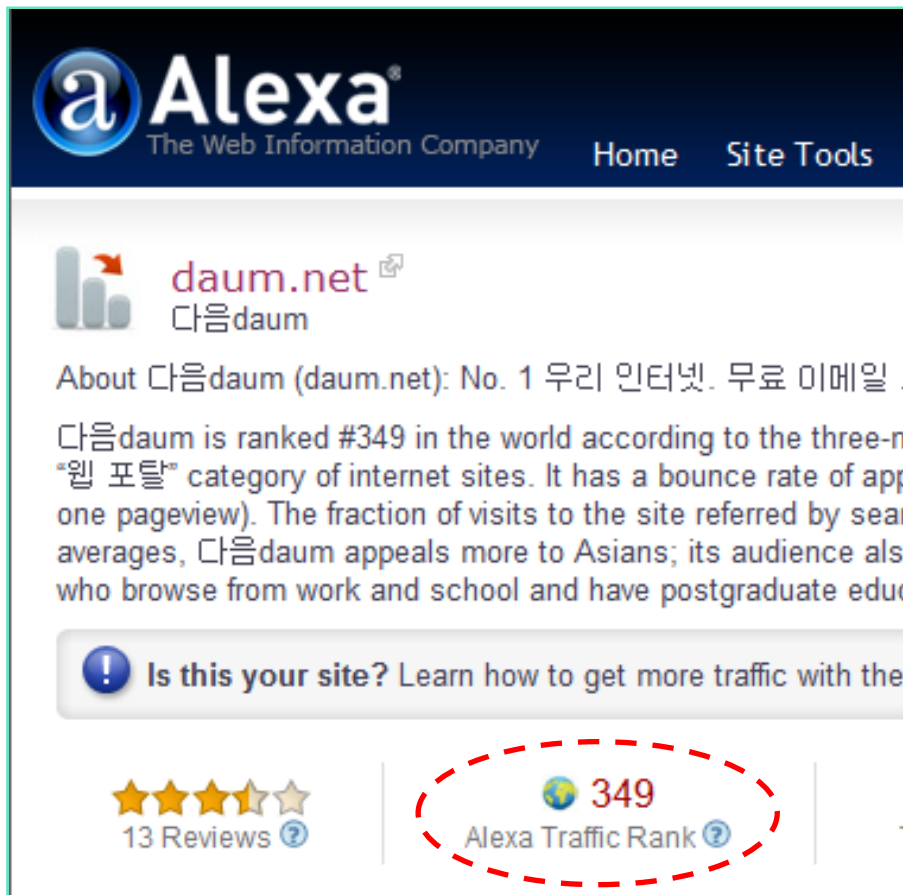

150,000 Korean Americans visit Daum everyday

- Global Alexa ranking is 349
- 6% of Korean Americans use Daum.net everyday
- Page view per unique visitor outperforms competitors

	Daum	Major Competitor
UV	150K	250K
PV	6.2million	8.0million
PV/UV	41	32