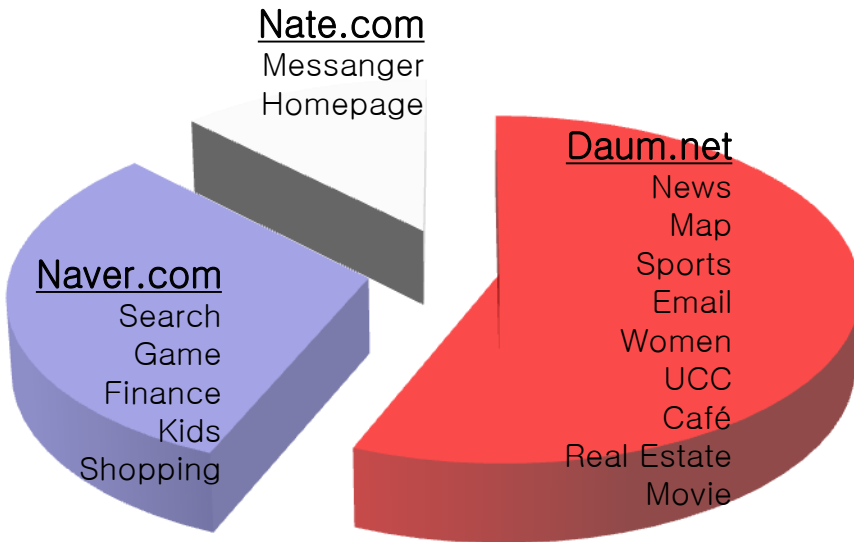

- 1995: Founded as Daum Communication
- 1997: First free web mail service in Korea, Hanmail.net
- 1999: Launched Online Community Daum Café
- 2000: Opened Daum Search, achieved the first 100 million page viewers per day in Korea
- 2003: Launched Mediadaum
- 2010: Achieved 8million Daum Café members, market leader in mobile search and community

Among top 3 portal sites in Korea, Daum has the most number one services

- The most popular service provider

- Ranked 3 in Top Sites in Korea (Alexa.com)

Top UV Services

150,000 Korean Americans visit Daum everyday

- Global Alexa ranking is 349
- 6% of Korean Americans use Daum.net everyday
- Page view per unique visitor outperforms competitors

	Daum	Major Competitor
UV	150K	250K
PV	6.2million	8.0million
PV/UV	41	32