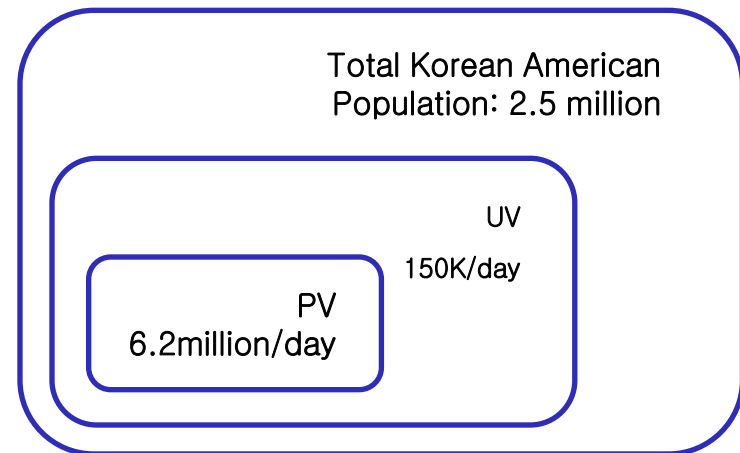

Among top 3 portal sites in Korea, Daum has the most number one services

- The most popular service provider

- Ranked 3 in Top Sites in Korea (Alexa.com)

Top UV Services

150,000 Korean Americans visit Daum everyday

- Global Alexa ranking is 349
- 6% of Korean Americans use Daum.net everyday
- Page view per unique visitor outperforms competitors

	Daum	Major Competitor
UV	150K	250K
PV	6.2million	8.0million
PV/UV	41	32